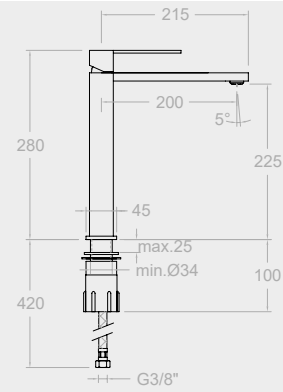

4929
223359

Monomando de lavabo o fregadero con caño giratorio
Washbasin or sink mixer with swivel
spout

Cartucho: 25000-2 (4750)
Cartridge: 25000-2 (4750)