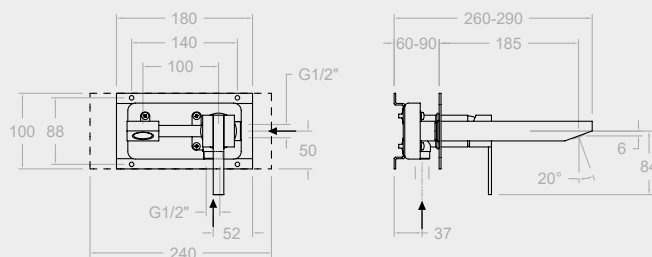

4920

49A300683

Monomando para lavabo empotrado
caño 19 mm.

Concealed wash basin mixer spout
19 mm.