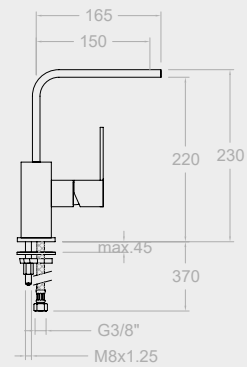

4910
240135

Monomando para lavabo alto.
Limitador a 8 l/min.
High wash basin mixer. Flow limited
8 l/min.

Cartucho: 25000-2 (4750)
Cartridge: 25000-2 (4750)

4929
223359

Monomando de lavabo o fregadero con caño giratorio
Washbasin or sink mixer with swivel
spout

Cartucho: 25000-2 (4750)
Cartridge: 25000-2 (4750)

4921
223215

Monomando para lavabo, de caño alto giratorio
Wash basin mixer with high swivel
spout

Cartucho: 25000-2 (4750)
Cartridge: 25000-2 (4750)

4903
223305

Monomando Bidé
Bidet mixer

Cartucho: 25000-2 (4750)
Cartridge: 25000-2 (4750)