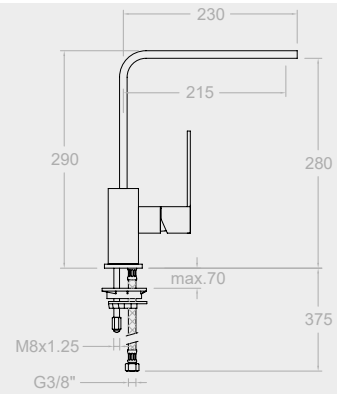

4921
223215

Monomando para lavabo, de caño alto giratorio
Wash basin mixer with high swivel
spout

Cartucho: 25000-2 (4750)
Cartridge: 25000-2 (4750)