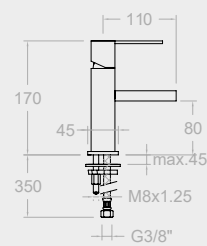

3794*

AAZ301450

Llave de paso con filtro
Stopcock with filter