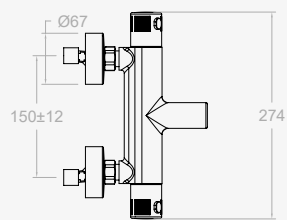

NEW

963901S

96C302243

Termostático de baño - ducha sin equipo de ducha

Thermostatic Bath and shower mixer without shower kit

Cartucho: 1701T-4000

Cartridge: 1701T-4000

NL

963901NL

96C302566

Termostático de baño - ducha con equipo de ducha

Thermostatic Bath and shower mixer without shower kit

963901S+3521NL+3547+1128C