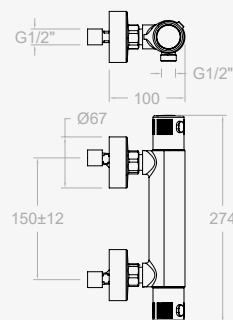

NL

963401NL

96D302565

Termostático de ducha con equipo de ducha

Thermostatic shower mixer with shower kit

963401S+3521NL+3547+1128C

REPUESTOS: www.ramonsoler.net/productos/catalogos
SPARE PARTS www.ramonsoler.net/products/catalogs

TERMOTECH